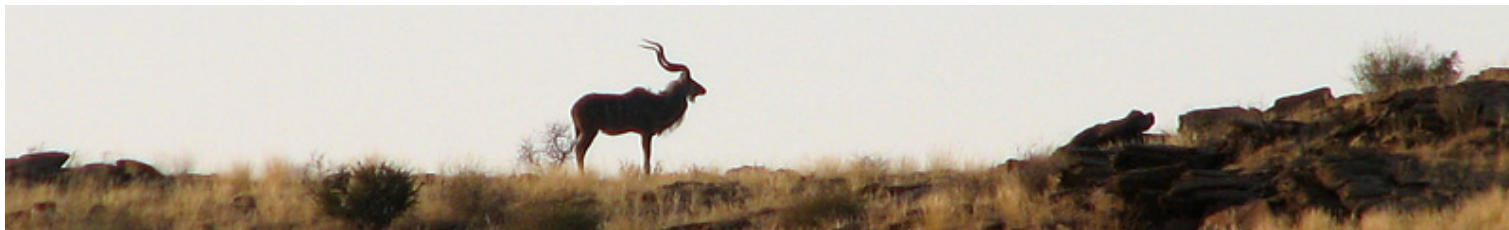

Roosand also offers a trapshooting range built to international standards for trap and skeet. [Download](#) a list of rates in pdf format.

[Top of page](#)

[Print version of this page](#)