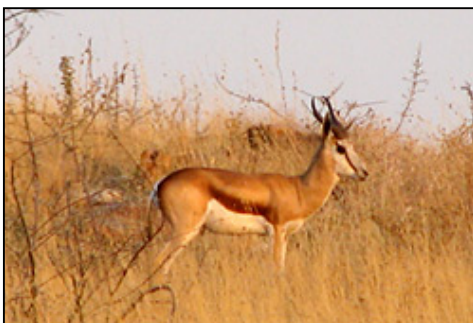

Comprehensive information on the subject of hunting in Namibia is available from the Namibia Professional Hunting Association [NAPHA](#).